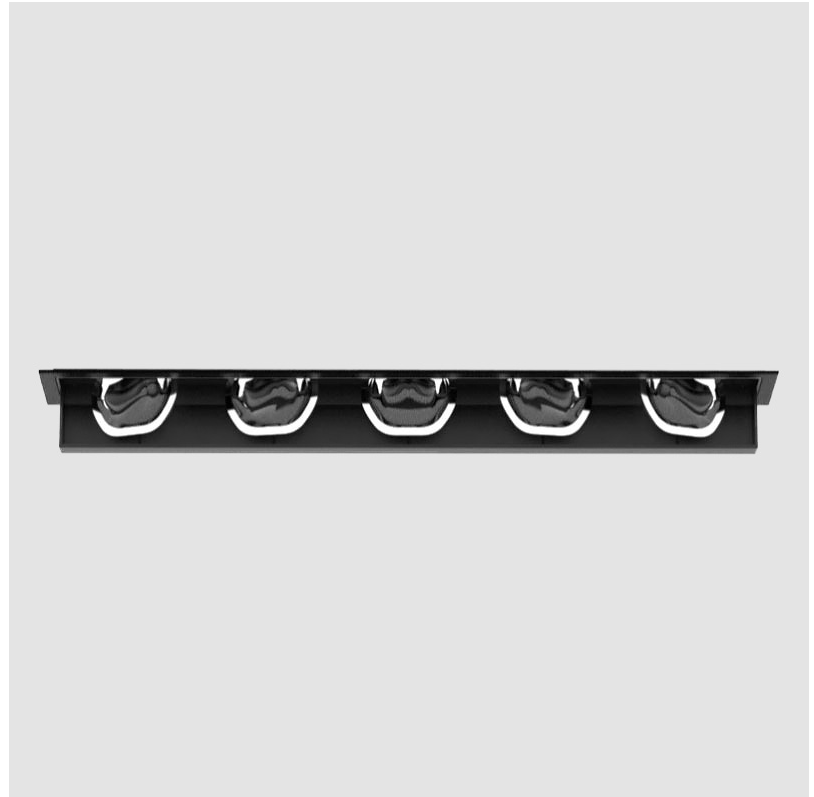

GENERAL

Series: Magiq Wallwash
Brand: Prolicht
Division: Architectural
Mounting Type: Trimless
Mounting Location: Ceiling
Subcategory: Wallwash

PHYSICAL

Shape: Rectangle
Length (mm): 267
Length (in): 10 ½
Width (mm): 36
Width (in): 1 ⅞
Height (mm): 64
Height (in): 2 ½
Ceiling Thickness (mm): 12.5
Ceiling Thickness (in): 1/2
Min. Recessing Depth (mm): 100
Min. Recessing Depth (in): 3 ⅙
Light Distribution: Asymmetric
Weight (kg): 0.943
Weight (lbs): 2.08
Holder Finish: WHI / BLK
Fixture Material: Aluminum Die Cast
Cut-out Measurements: 273mm / 10 ¾" x 42mm / 1 5/8"
Upon Request: Unique Ceiling Thickness

ELECTRICAL

Lamp Type: LED (Zhaga Standard)
Input Wattage (W): 33.4
Total Output Wattage (W): 29.6
Dimming: Tri-Mode (Non-Dimming and Phase Dimming (120Vac only) and 0-10V Dimming)
Driver Included: Yes
Driver Location: Remote
Driver Type: Constant Current - Universal
Driver Class: Class 1
Input Voltage (V): 120 - 277
Constant Current (MA): 500

LED

Number of LEDs: 5
Color Temperature (°K): 2700 / 3000 / 3500 / 4000
Max. Delivered Lumen (lm): 2145 / 2339 / 2145 / 2443
Nominal Lumen (lm): 2375 / 2590 / 2375 / 2705
CRI: >90 CRI
Lamp Life (hrs): 50000
Upon Request: Special Color Temperature

OPTICAL

Reflector: Asymmetric
Upon Request: Special Beam Angles

RATINGS AND CERTIFICATIONS

Certified By: CSA Certified to UL and CSA Standards
IP rating: IP20

100mm
3 ⅙"

12 ½ mm
½"

270mm x 38mm
10 ⅝" x 1 ½"